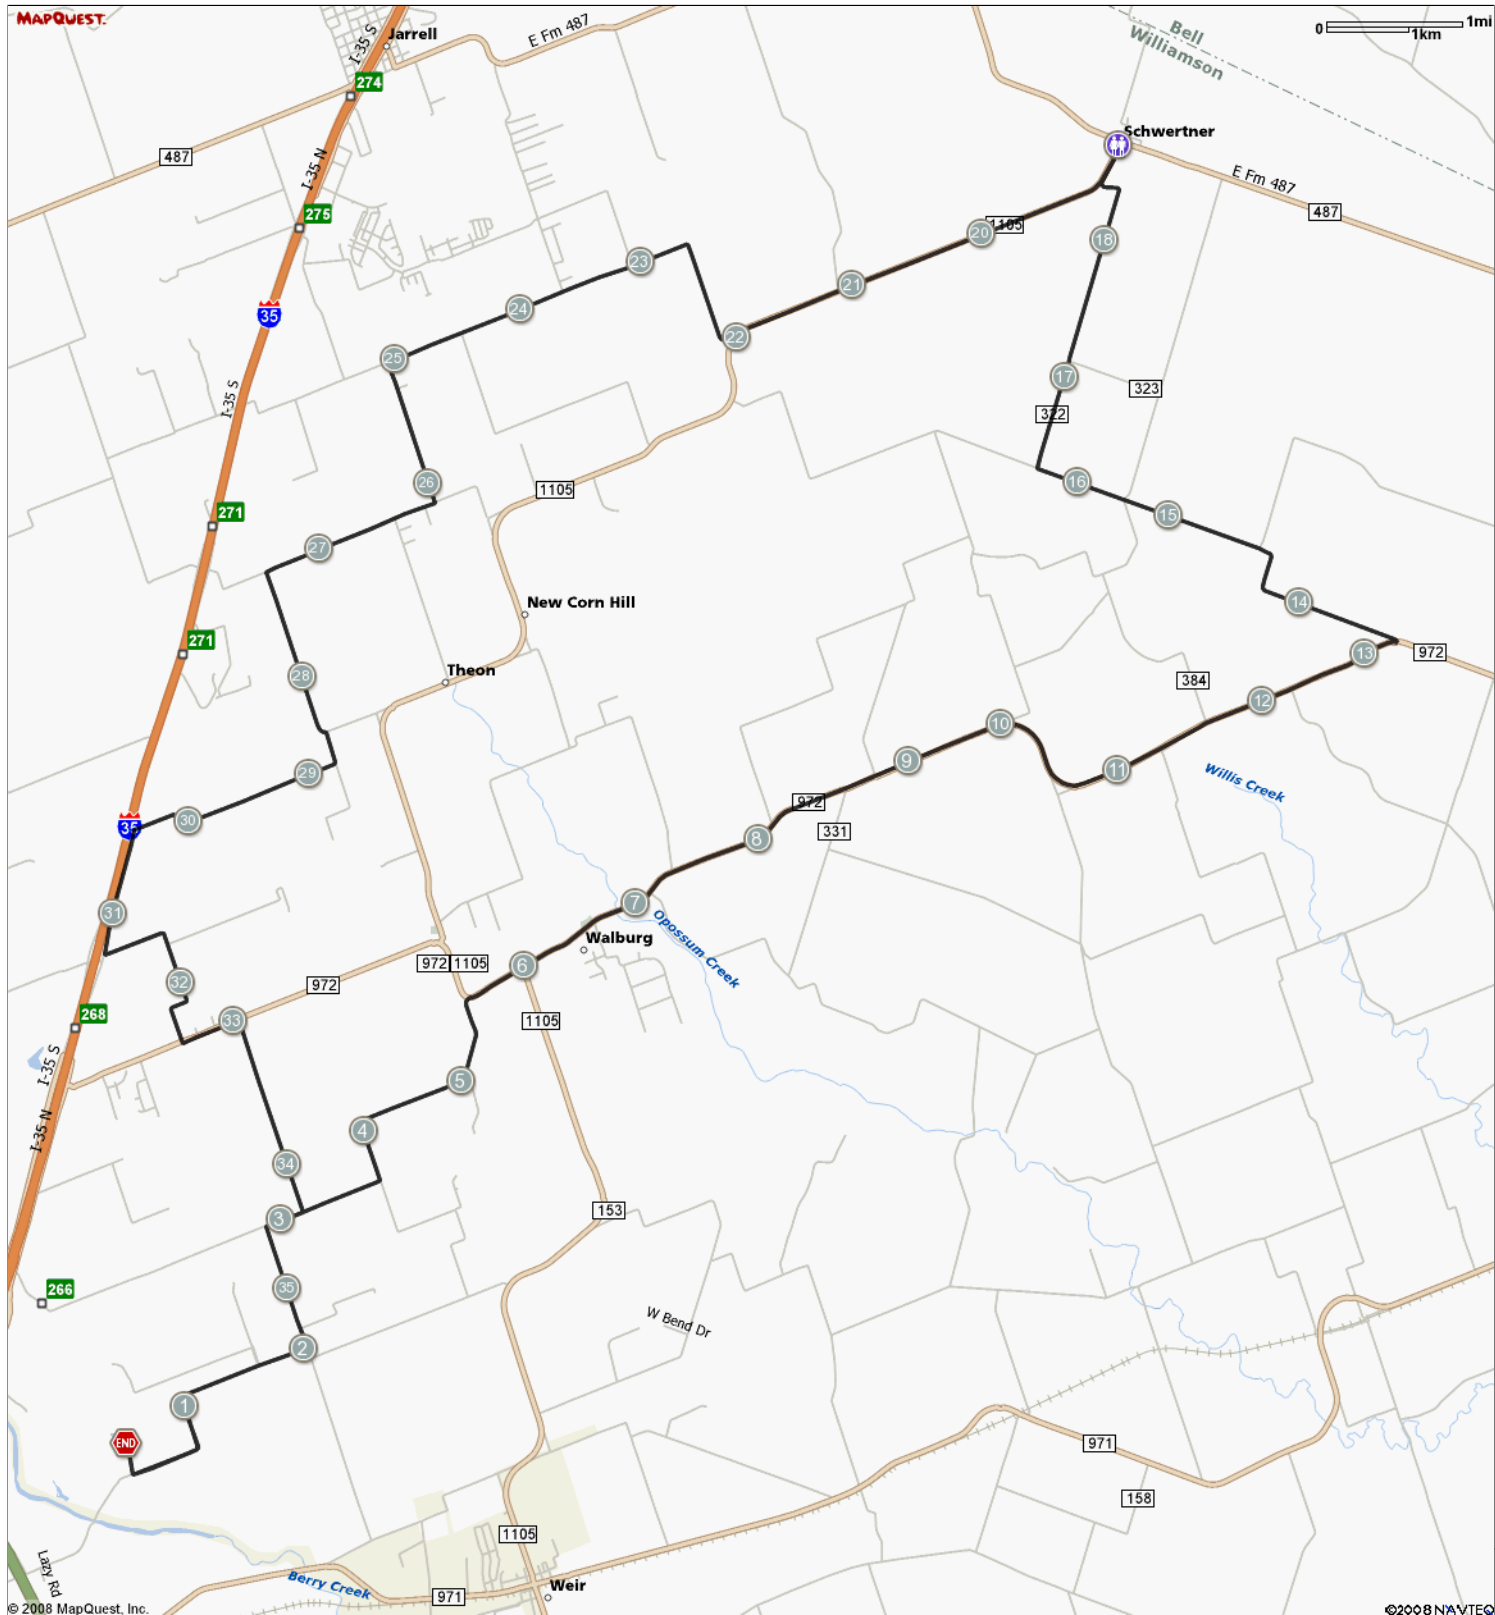

ROUTE DESCRIPTION:
No Description Provided

ROUTE DESCRIPTION:
 No Description Provided

Notes		
AT	FOR	NOTES
0.02 mi.	1,201 ft.	Start
0.25 mi.	9,705 ft.	Turn left at Highway 152
2.09 mi.	4,622 ft.	Turn left at Highway 140
2.96 mi.	4,729 ft.	Turn right at Highway 150
3.86 mi.	9,545 ft.	Turn left to stay on Highway 150
5.66 mi.	40,574 ft.	Turn right at 1105/972
13.35 mi.	16,398 ft.	Turn left at Highway 302
16.45 mi.	11,099 ft.	Turn right at Highway 322
18.56 mi.	162 ft.	Slight right at Co Hwy 332 Dr
18.59 mi.	1,449 ft.	Turn right at 1105
18.86 mi.	16,958 ft.	Bathroom
22.07 mi.	16,415 ft.	Turn right at Highway 314
25.18 mi.	5,319 ft.	Turn left at Highway 375 WATCH OUT FOR BAD DOGS AT THIS CORNER!!
26.19 mi.	6,980 ft.	Turn right at Highway 311/ Highway 312 Continue to follow Highway 311

Notes		
AT	FOR	NOTES
27.51 mi.	6,246 ft.	Turn left at Highway 145
28.69 mi.	9,609 ft.	Turn right at Highway 144
30.51 mi.	4,626 ft.	Turn left at I-35/ N I 35 Frontage Rd
31.39 mi.	6,969 ft.	Turn left at Highway 142
32.71 mi.	2,341 ft.	Turn left at 972
33.15 mi.	7,289 ft.	Turn right at Highway 141
34.53 mi.	1,526 ft.	Turn right at Highway 150
34.82 mi.	4,622 ft.	Turn left at Highway 140
35.7 mi.	9,703 ft.	Turn right at Highway 152
37.54 mi.	1,050 ft.	Turn right
37.74 mi.	-	Stop